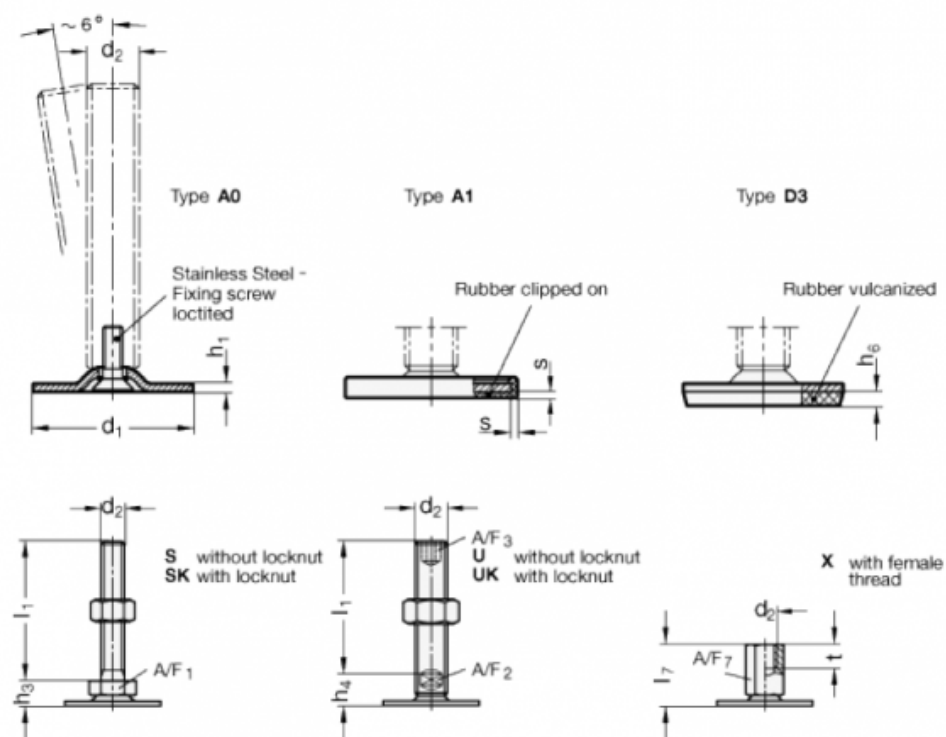

Data Sheet

Article number: 204040M10100A1SK

Description: E+G levelling foot
GN 40-40-M10-100-A1-SK

Note: SK With nut, External hexagon at the bottom

Measures

- A/F1 = 17
- d1 = 40
- d2 = M10
- h1 = 2
- h3 = 11
- h6 =
- l1 = 100
- s = 1.5